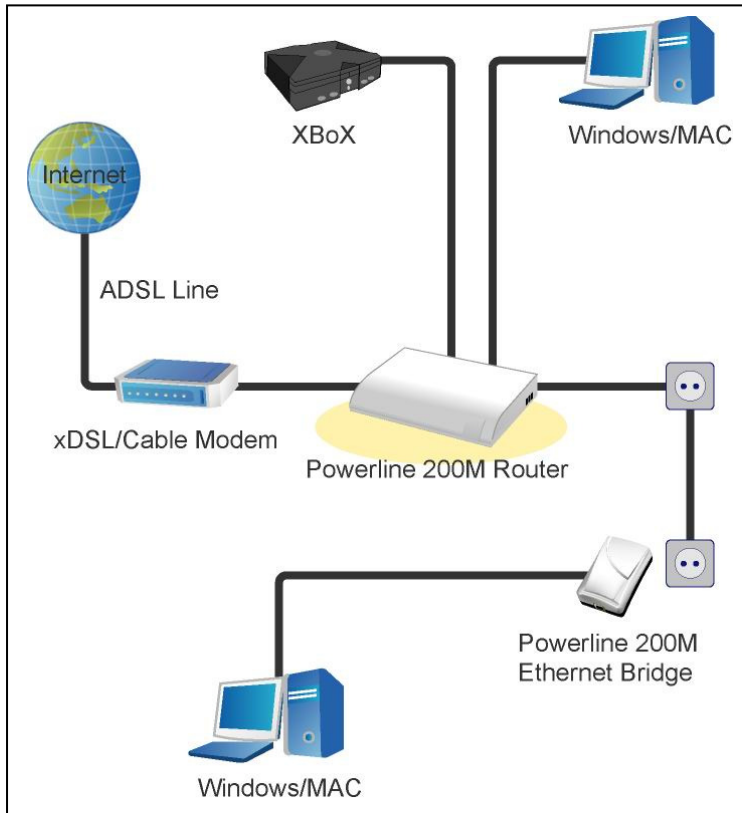

Application

Ordering Information

PLR-2000C: 200Mbps Powerline Router

* Product specification subject to change without notice.

Toplink C&C Corporation

3F, No. 4, Lane 609, Sec. 5, Chung Hsin Rd.,
San Chung City, Taipei Hsien 241, Taiwan, R. O. C.
Email: sales@linkpro.com.tw Tel: 886-2-22789851 (REP.)
<http://www.linkpro.com.tw>