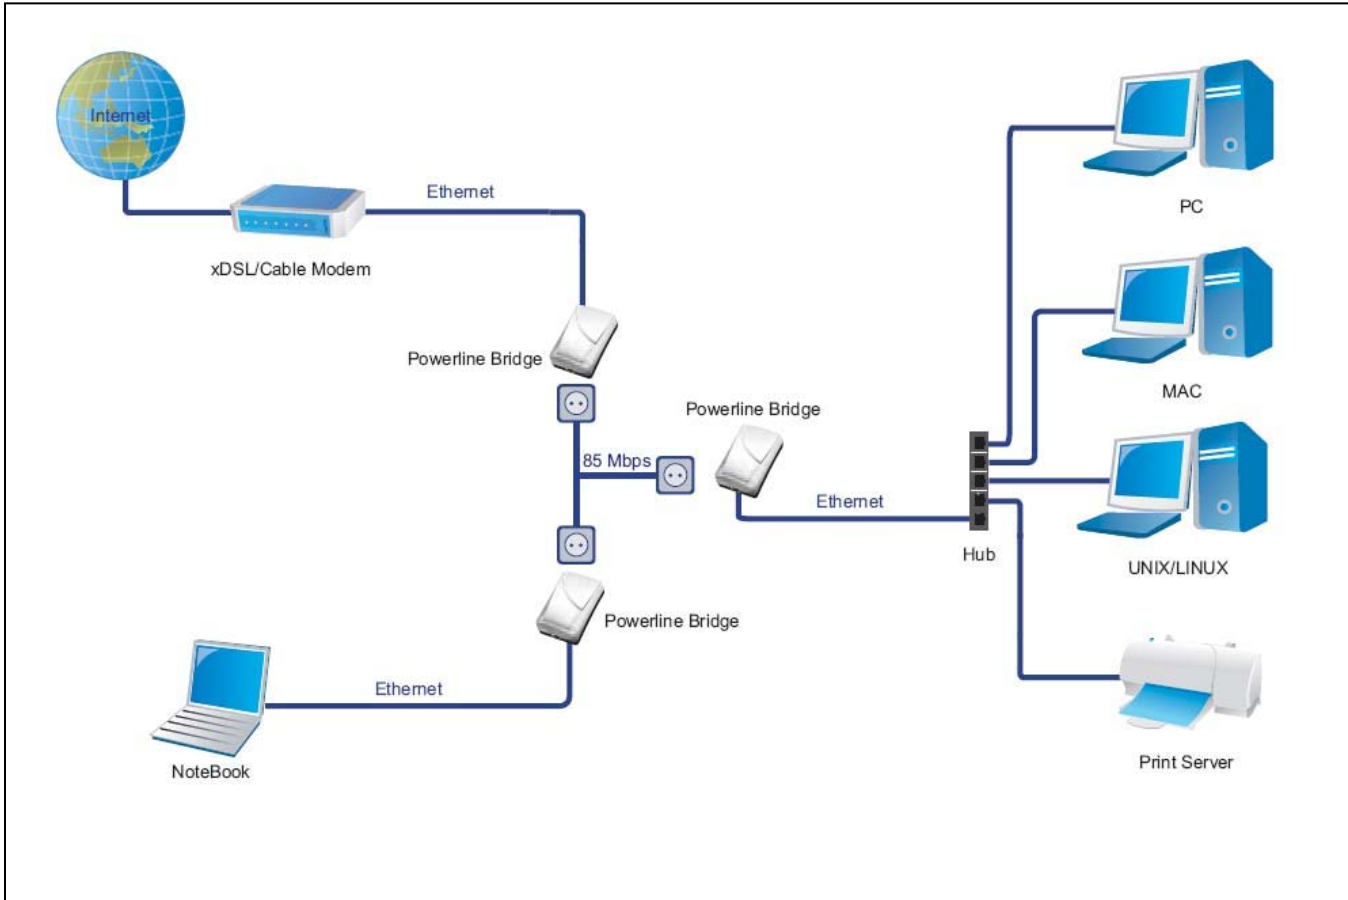

Application

Ordering Information

PLB-850A-T2: 85Mbps PowerLine Ethernet Bridge, dual pack

* Product specification subject to change without notice.

Toplink C&C Corporation

3F, No. 4, Lane 609, Sec. 5, Chung Hsin Rd.,
San Chung City, Taipei Hsien 241, Taiwan, R. O. C.
Email: sales@linkpro.com.tw Tel: 886-2-22789851 (REP.)
<http://www.linkpro.com.tw>