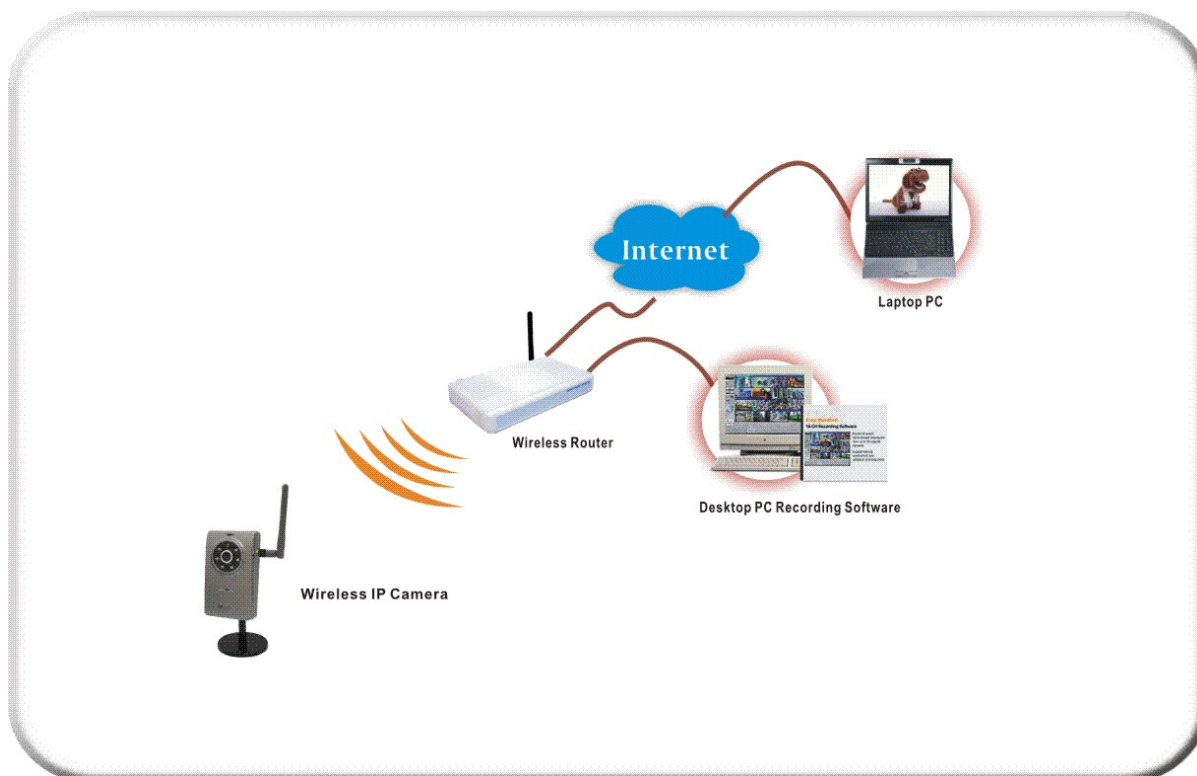

Weight	● NET. 120g (Wired Model) ● NET. 130g (Wireless Model)
Operating Environment	● Temperature : 0 - 40°C ● Humidity : 85% RH
Regulatory Compliance	● CE, FCC

Application

Ordering Information

IWC-606R : RTSP MPEG4/JPEG Night Vision IP Camera

IWC-606W : 802.11g RTSP MPEG4/JPEG Night Vision IP Camera

* Product specification subject to change without notice.

Toplink C&C Corporation

3F, No. 4, Lane 609, Sec. 5, Chung Hsin Rd.,
San Chung City, Taipei Hsien 241, Taiwan, R.O.C.
Email: sales@linkpro.com.tw Tel: 886-2-22789851 (REP.)
<http://www.linkpro.com.tw>