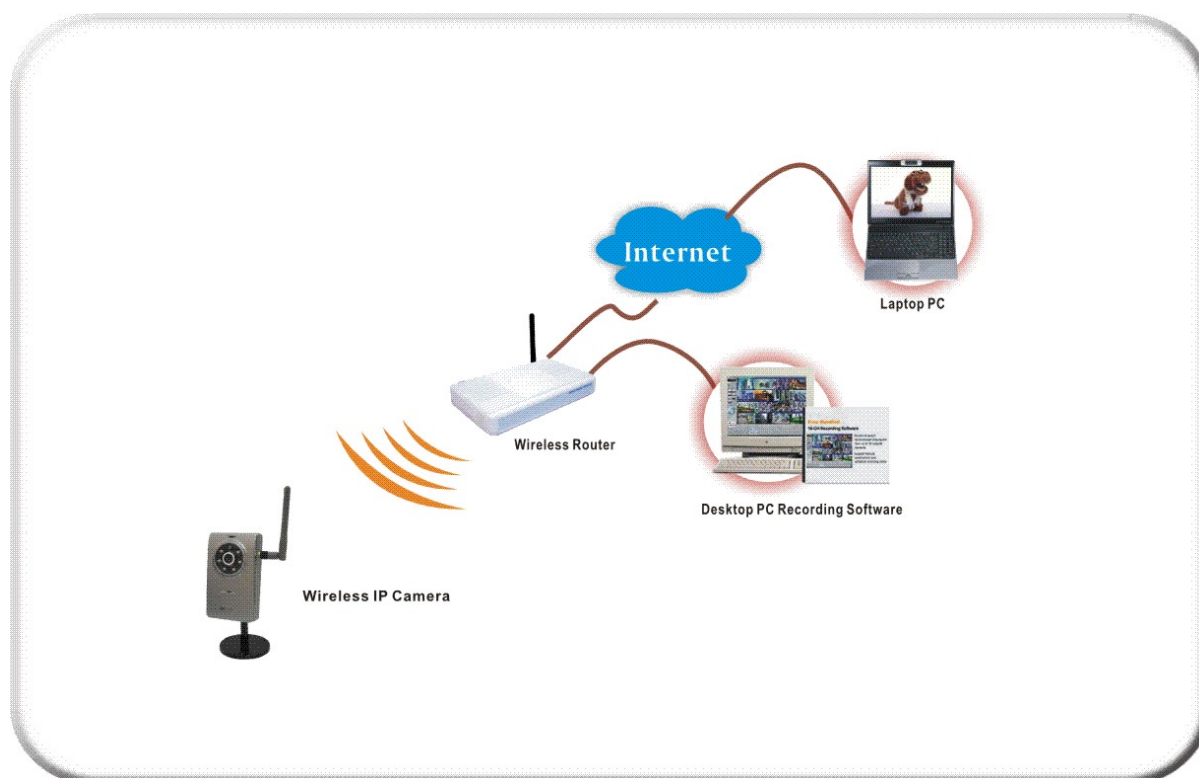

Weight	● NET. 120g (Wired Model) ● NET. 130g (Wireless Model)
Operating Environment	● Temperature : 0 - 40°C ● Humidity : 85% RH
Regulatory Compliance	● CE, FCC

Application

Ordering Information

IWC-606R : RTSP MPEG4/JPEG Night Vision IP Camera

IWC-606RW : 802.11g RTSP MPEG4/JPEG Night Vision IP Camera

* Product specification subject to change without notice.

Toplink C&C Corporation

3F, No. 4, Lane 609, Sec. 5, Chung Hsin Rd.,
San Chung City, Taipei Hsien 241, Taiwan, R.O.C.
Email: sales@linkpro.com.tw Tel: 886-2-22789851 (REP.)
<http://www.linkpro.com.tw>