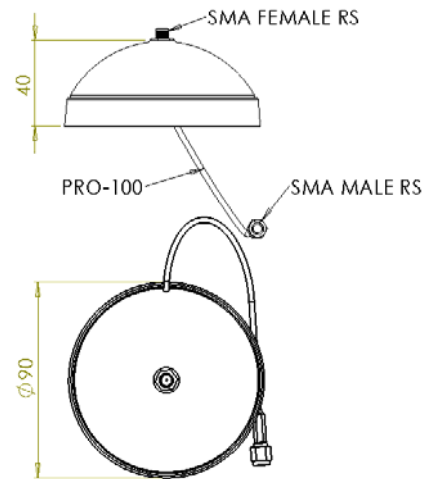

Wallmount Wireless Antenna Base with SMA connector and 150cm cable

Mechanical Specifications

Connector : SMA FEMALE RS to SMA MALE RS

Operation Temp. : -30°C ~ +60°C

Cable & Length : PRO-100 1.5M BLACK

Material : Radome: ABS

Dimension (L*W*H) : Ø 90*40 mm

Weight : 284g ± 10g

Color : BLACK

Ordering Information:

**BW-150 : Wallmount Wireless Antenna Base
(SMA connector, 150 cm cable)**

* Product specification subject to change without notice.