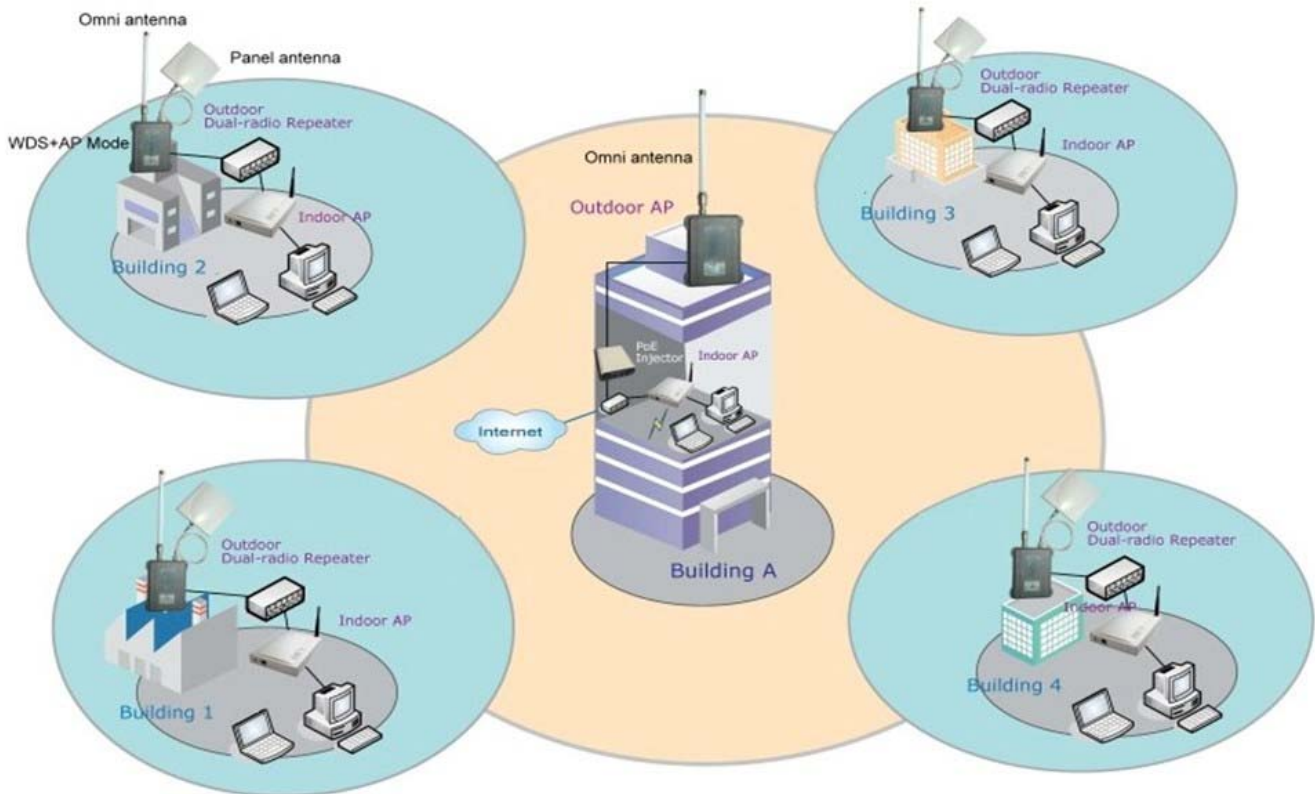

Application

Ordering Information

ANT-2YA12: 2.4 GHz Outdoor Wireless YAGI Antenna, 12dBi gain

* Product specification subject to change without notice.

Toplink C&C Corporation

3F, No. 4, Lane 609, Sec. 5, Chung Hsin Rd.,
San Chung City, Taipei Hsien 241, Taiwan, R.O.C.
Email: sales@linkpro.com.tw Tel: 886-2-22789851 (REP.)
<http://www.linkpro.com.tw>