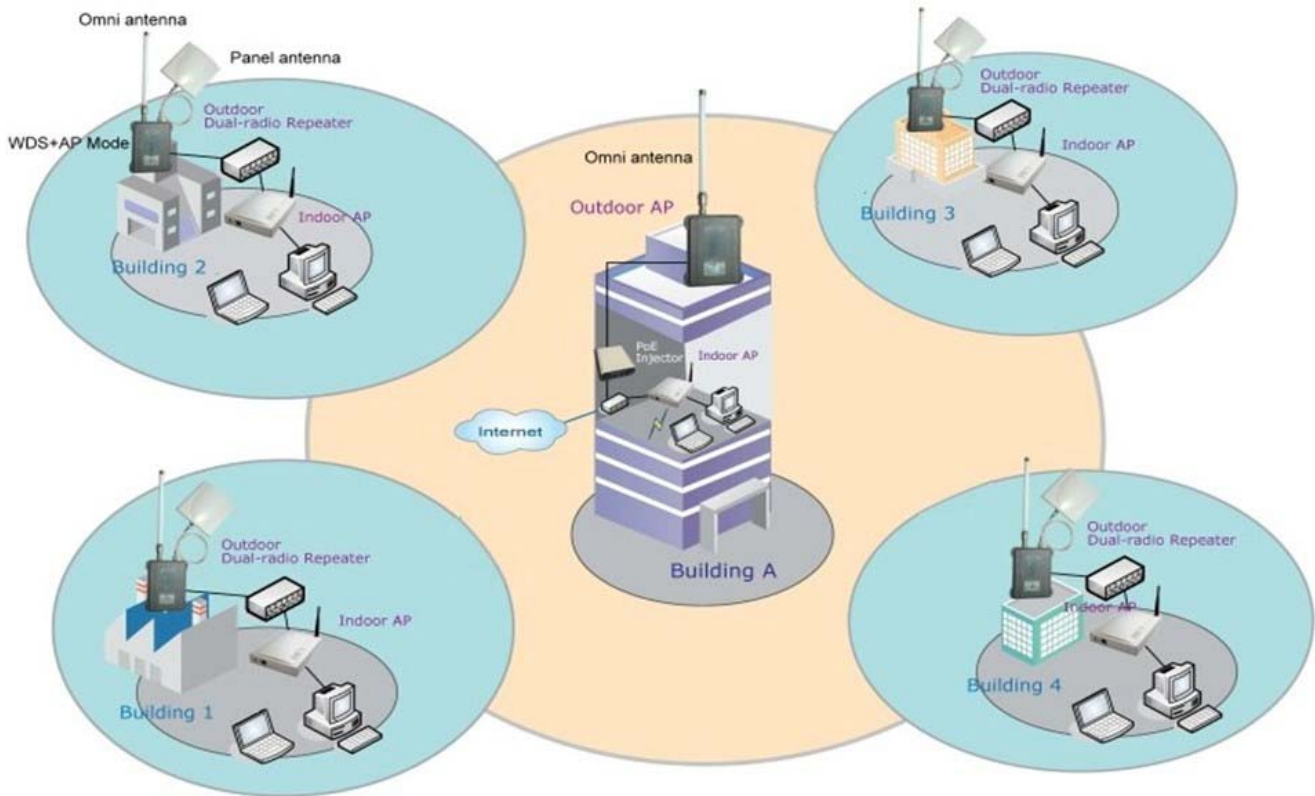

Application

Ordering Information

ANT-2YA08: 2.4 GHz Outdoor Wireless YAGI Antenna, 8dBi gain

* Product specification subject to change without notice.

Toplink C&C Corporation

3F, No. 4, Lane 609, Sec. 5, Chung Hsin Rd.,
San Chung City, Taipei Hsien 241, Taiwan, R.O.C.
Email: sales@linkpro.com.tw Tel: 886-2-22789851 (REP.)
<http://www.linkpro.com.tw>