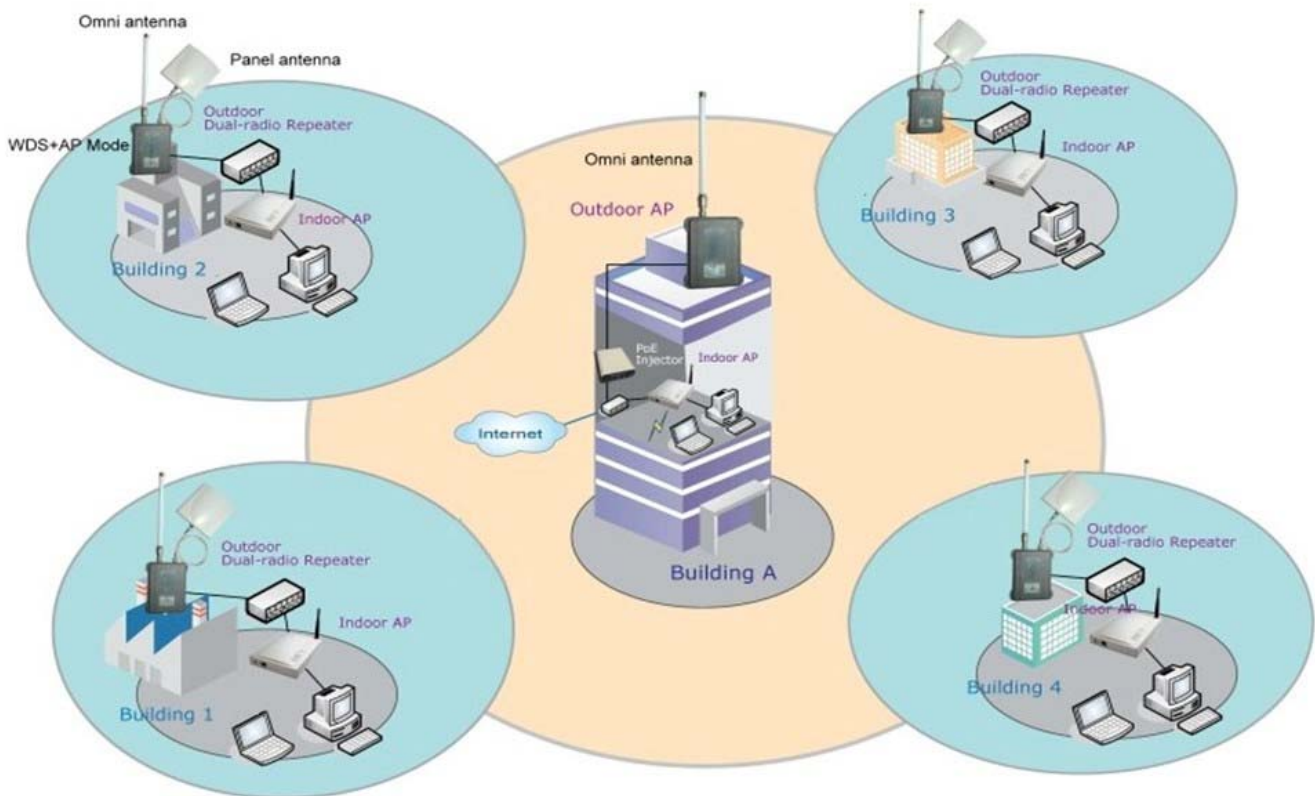

Wave Link ANT-20A12

2.4GHz Outdoor Wireless Omni Antenna, 12 dBi

Specifications

Frequency	<ul style="list-style-type: none">● 2400 – 2483.5 MHz
VSWR	<ul style="list-style-type: none">● ≤ 1.5
Gain	<ul style="list-style-type: none">● 12
Connector	<ul style="list-style-type: none">● N type Female
Power handling	<ul style="list-style-type: none">● 20 Watt
Length	<ul style="list-style-type: none">● 960 mm
Weight	<ul style="list-style-type: none">● 800g
Operation temp	<ul style="list-style-type: none">● -30°C -60°C
Mount	<ul style="list-style-type: none">● Stainless steel

H-Plane Field Pattern

E-Plane Field Pattern

Application

Ordering Information

ANT-20A12: 2.4GHz Outdoor Wireless Omni Antenna, 12 dBi

** Product specification subject to change without notice.*

Toplink C&C Corporation