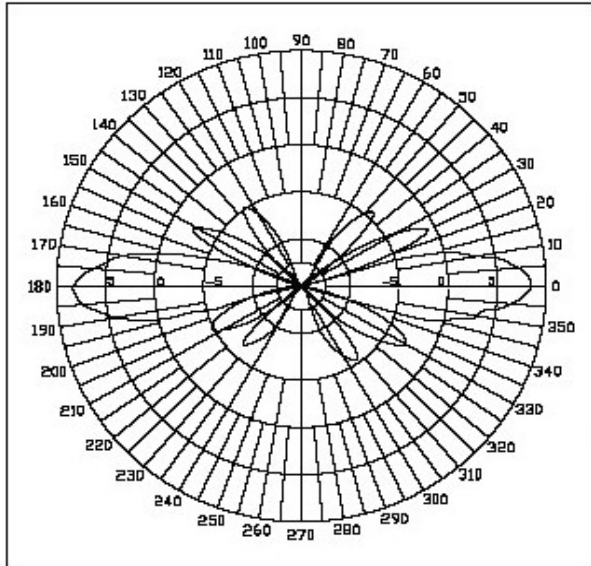

Wave Link ANT-20A12

2.4GHz Outdoor Wireless Omni Antenna, 12 dBi

Specifications

Frequency	<ul style="list-style-type: none">● 2400 – 2483.5 MHz
VSWR	<ul style="list-style-type: none">● ≤ 1.5
Gain	<ul style="list-style-type: none">● 12
Connector	<ul style="list-style-type: none">● N type Female
Power handling	<ul style="list-style-type: none">● 20 Watt
Length	<ul style="list-style-type: none">● 960 mm
Weight	<ul style="list-style-type: none">● 800g
Operation temp	<ul style="list-style-type: none">● -30°C -60°C
Mount	<ul style="list-style-type: none">● Stainless steel

H-Plane Field Pattern

E-Plane Field Pattern

Application

Ordering Information

ANT-20A12: 2.4GHz Outdoor Wireless Omni Antenna, 12 dBi

** Product specification subject to change without notice.*

Toplink C&C Corporation