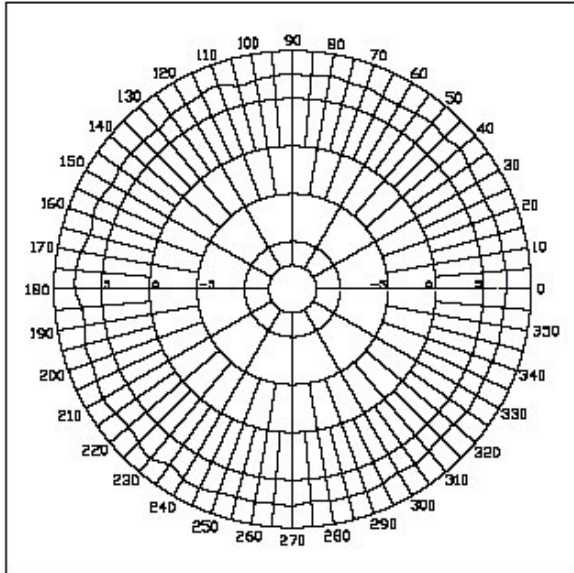

Wave Link ANT-20A12

2.4GHz Outdoor Wireless Omni Antenna, 12 dBi

Specifications

Frequency	<ul style="list-style-type: none">● 2400 – 2483.5 MHz
VSWR	<ul style="list-style-type: none">● ≤ 1.5
Gain	<ul style="list-style-type: none">● 12
Connector	<ul style="list-style-type: none">● N type Female
Power handling	<ul style="list-style-type: none">● 20 Watt
Length	<ul style="list-style-type: none">● 960 mm
Weight	<ul style="list-style-type: none">● 800g
Operation temp	<ul style="list-style-type: none">● -30°C -60°C
Mount	<ul style="list-style-type: none">● Stainless steel

H-Plane Field Pattern

E-Plane Field Pattern

Application

Ordering Information

ANT-20A12: 2.4GHz Outdoor Wireless Omni Antenna, 12 dBi

** Product specification subject to change without notice.*

Toplink C&C Corporation